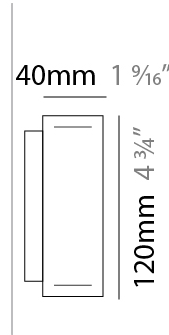

LED120 SURFACE

D73029- -

base number
Color   Temperature   Finish   Options

1. To build a product code in our configurator select the specify button on the base model # product page
2. To build a manual product code on this datasheet choose from the options listed below in blue font and add the suffix to the base model #

GENERAL

Series: Woodlin
Subseries: LED120
Brand: Tunto
Division: Design
Mounting Type: Surface
Mounting Location: Wall
Subcategory: Profile

PHYSICAL

Shape: Rectangle
Length (mm): 700
Length (in): 27 ⁹/₁₆
Width (mm): 40
Width (in): 1 ⁹/₁₆
Height (mm): 120
Height (in): 4 ³/₄
Extension (mm): 40
Extension (in): 1 ⁹/₁₆
Light Distribution: Direct / Indirect
Diffuser: Opal
Fixture Finish: [WAL / ASH / OAK / BLK / WHI](#)
Fixture Material: Wood

ELECTRICAL

Lamp Type: LED
Input Wattage (W): 31
Total Output Wattage (W): 25.3
Dimming: Tri-Mode (Non-Dimming and Phase Dimming (120Vac only) and 0-10V Dimming)
Driver Included: Yes
Driver Location: Remote
Driver Type: Constant Current - Universal
Driver Class: Class 2
Housing: ENCP3
Input Voltage (V): 120 - 277
Constant Current (MA): 700

LED

[Color Temperature (°K): 2700 / 3000 / 4000](#)
Max. Delivered Lumen (lm): 1500
CRI: >93 CRI
Lamp Life (hrs): 50000

OPTICAL

RATINGS AND CERTIFICATIONS

Certified By: Certified for North American Standards
IP rating: IP20

PROJECT
TYPE
SPECIFIER
QUANTITY
DATE

700mm 27 ⁹/₁₆"

Indirect