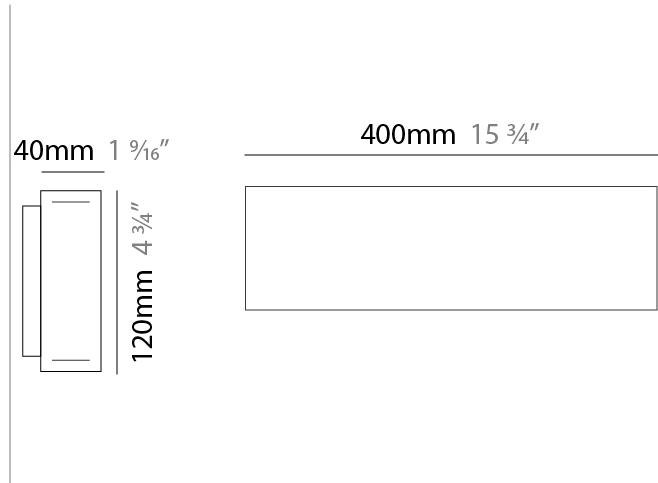

LED120 SURFACE

D73028- -

base number
Color   Finish
Temperature   Options

1. To build a product code in our configurator select the specify button on the base model # product page
2. To build a manual product code on this datasheet choose from the options listed below in blue font and add the suffix to the base model #

GENERAL

Series: Woodlin
Subseries: LED120
Brand: Tunto
Division: Design
Mounting Type: Surface
Mounting Location: Wall
Subcategory: Profile

PHYSICAL

Shape: Rectangle
Length (mm): 400
Length (in): 15 3/4
Width (mm): 40
Width (in): 1 9/16
Height (mm): 120
Height (in): 4 3/4
Extension (mm): 40
Extension (in): 1 9/16
Light Distribution: Direct / Indirect
Diffuser: Opal
Fixture Finish: [WAL / ASH / OAK / BLK / WHI](#)
Fixture Material: Wood

ELECTRICAL

Lamp Type: LED
Input Wattage (W): 16
Total Output Wattage (W): 12.6
Dimming: Tri-Mode (Non-Dimming and Phase Dimming (120Vac only) and 0-10V Dimming)
Driver Included: Yes
Driver Location: Remote
Driver Type: Constant Current - Universal
Driver Class: Class 2
Housing: ENCP3
Input Voltage (V): 120 - 277
Constant Current (MA): 700

LED

Color Temperature (°K): [2700 / 3000 / 4000](#)
Max. Delivered Lumen (lm): 800
CRI: >93 CRI
Lamp Life (hrs): 50000

OPTICAL

RATINGS AND CERTIFICATIONS

Certified By: Certified for North American Standards
IP rating: IP20

PROJECT
TYPE
SPECIFIER
QUANTITY
DATE